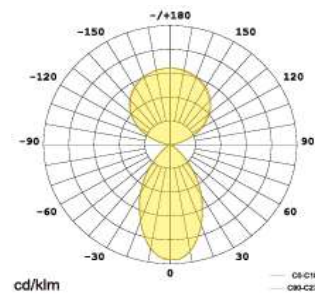

VALIS012

TECHNICAL PARAMETERS

Dimensions:	Ø1205
Housing Material:	6063Aluminum
Finish:	Black
Ingress Protection (IP):	IP20
Impact Protection (IK):	4
Luminous Flux:	11400lm UP 6000lm DOWN
Efficacy (lm/w):	150
Power Consumption:	72W UP 48W DOWN
Color Temperature (CCT):	4000K
Color Rendering Index (CRI):	>80
Beam Angle:	115° UP 60° DOWN
Dimming Options:	1-10V/DALI
Unified Glare rating (UGR):	6
Lifespan:	L80B10 50000h
Input Voltage:	AC200~240V
Driver type:	Internal
Power Factor:	≥0.9
Surge Protection:	II
Operating Temperature:	-20°C + 45°C
Sensor Integration:	No
Mounting Options:	Pendant

Certifications:	CE / RoHS
Energy label:	D
SDCM:	<3

APPLICATION

Introducing Valis, a beautifully crafted lighting solution that combines simplicity with sophistication. Available in three sizes—655mm, 905mm, and 1205mm—it offers versatile options for any space. It features an advanced Direct/Indirect lighting system with precise beam angles and ultra-low glare (UGR<6). With high efficiency at 145 lm/w and flicker-free operation, it delivers powerful, comfortable illumination. Smart features like Motion sensors, 1-10V, DALI dimming, and CASAMBI wireless integration enhance its versatility. Built from high-quality aluminum and PC, Valis is both durable and user-friendly, with a flexible assembly structure to meet various needs. It is the perfect blend of style and cutting-edge technology for modern interiors.

LIGHT CURVE

PRODUCT DIAGRAM