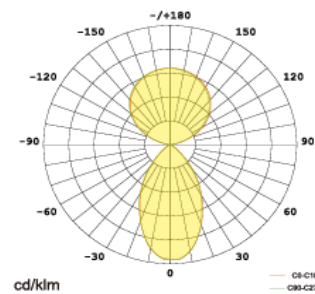

VALIS011

CE RoHS

TECHNICAL PARAMETERS

Dimensions:	Ø1205
Housing Material:	6063Aluminum
Finish:	White
Ingress Protection (IP):	IP20
Impact Protection (IK):	4
Luminous Flux:	11400lm UP 6000lm DOWN
Efficacy (lm/w):	150
Power Consumption:	72W UP 48W DOWN
Color Temperature (CCT):	4000K
Color Rendering Index (CRI):	>80
Beam Angle:	115° UP 60° DOWN
Dimming Options:	1-10V/DALI
Unified Glare rating (UGR):	6
Lifespan:	L80B10 50000h
Input Voltage:	AC200~240V
Driver type:	Internal
Power Factor:	≥0.9
Surge Protection:	II
Operating Temperature:	-20°C + 45°C
Sensor Integration:	No
Mounting Options:	Pendant

Certifications:	CE / RoHS
Energy label:	D
SDCM:	<3

APPLICATION

Introducing Valis, a beautifully crafted lighting solution that combines simplicity with sophistication. Available in three sizes—655mm, 905mm, and 1205mm—it offers versatile options for any space. It features an advanced Direct/Indirect lighting system with precise beam angles and ultra-low glare (UGR<6). With high efficiency at 145 lm/w and flicker-free operation, it delivers powerful, comfortable illumination. Smart features like Motion sensors, 1-10V, DALI dimming, and CASAMBI wireless integration enhance its versatility. Built from high-quality aluminum and PC, Valis is both durable and user-friendly, with a flexible assembly structure to meet various needs. It is the perfect blend of style and cutting-edge technology for modern interiors.

LIGHT CURVE

PRODUCT DIAGRAM