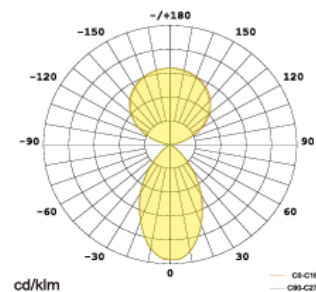

VALIS010

TECHNICAL PARAMETERS

Dimensions:	Ø1205
Housing Material:	6063Aluminum
Finish:	Black
Ingress Protection (IP):	IP20
Impact Protection (IK):	4
Luminous Flux:	11400lm UP 6000lm DOWN
Efficacy (lm/w):	150
Power Consumption:	72W UP 48W DOWN
Color Temperature (CCT):	3000K
Color Rendering Index (CRI):	>80
Beam Angle:	115° UP 60° DOWN
Dimming Options:	1-10V/DALI
Unified Glare rating (UGR):	6
Lifespan:	L80B10 50000h
Input Voltage:	AC200~240V
Driver type:	Internal
Power Factor:	≥0.9
Surge Protection:	II
Operating Temperature:	-20°C + 45°C
Sensor Integration:	No
Mounting Options:	Pendant

Certifications:	CE / RoHS
Energy label:	D
SDCM:	<3

APPLICATION

Introducing Valis, a beautifully crafted lighting solution that combines simplicity with sophistication. Available in three sizes—655mm, 905mm, and 1205mm—it offers versatile options for any space. It features an advanced Direct/Indirect lighting system with precise beam angles and ultra-low glare (UGR<6). With high efficiency at 145 lm/w and flicker-free operation, it delivers powerful, comfortable illumination. Smart features like Motion sensors, 1-10V, DALI dimming, and CASAMBI wireless integration enhance its versatility. Built from high-quality aluminum and PC, Valis is both durable and user-friendly, with a flexible assembly structure to meet various needs. It is the perfect blend of style and cutting-edge technology for modern interiors.

LIGHT CURVE

PRODUCT DIAGRAM