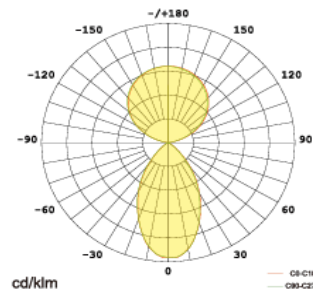

VALIS009

TECHNICAL PARAMETERS

Dimensions:	Ø1205
Housing Material:	6063Aluminum
Finish:	White
Ingress Protection (IP):	IP20
Impact Protection (IK):	4
Luminous Flux:	11400lm UP 6000lm DOWN
Efficacy (lm/w):	150
Power Consumption:	72W UP 48W DOWN
Color Temperature (CCT):	3000K
Color Rendering Index (CRI):	>80
Beam Angle:	115° UP 60° DOWN
Dimming Options:	1-10V/DALI
Unified Glare rating (UGR):	6
Lifespan:	L80B10 50000h
Input Voltage:	AC200~240V
Driver type:	Internal
Power Factor:	≥0.9
Surge Protection:	II
Operating Temperature:	-20°C + 45°C
Sensor Integration:	No
Mounting Options:	Pendant
Certifications:	CE / RoHS
Energy label:	D
SDCM:	<3

LIGHT CURVE

PRODUCT DIAGRAM