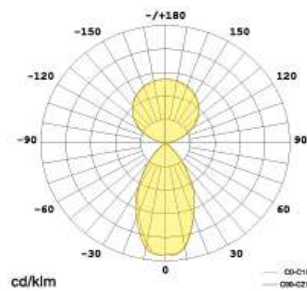

VALIS008

TECHNICAL PARAMETERS

Dimensions:	Ø905
Housing Material:	6063Aluminum
Finish:	Black
Ingress Protection (IP):	IP20
Impact Protection (IK):	4
Luminous Flux:	7400lm UP 4200lm DOWN
Efficacy (lm/w):	150
Power Consumption:	48W UP 32W DOWN
Color Temperature (CCT):	4000K
Color Rendering Index (CRI):	>80
Beam Angle:	115° UP 60° DOWN
Dimming Options:	1-10V/DALI
Unified Glare rating (UGR):	6
Lifespan:	L80B10 50000h
Input Voltage:	AC200~240V
Driver type:	Internal
Power Factor:	≥0.9
Surge Protection:	II
Operating Temperature:	-20°C + 45°C
Sensor Integration:	No
Mounting Options:	Pendant

LIGHT CURVE

PRODUCT DIAGRAM