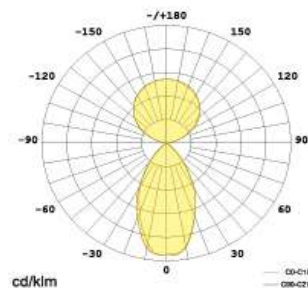

VALIS007

TECHNICAL PARAMETERS

Dimensions:	Ø905
Housing Material:	6063Aluminum
Finish:	White
Ingress Protection (IP):	IP20
Impact Protection (IK):	4
Luminous Flux:	7400lm UP 4200lm DOWN
Efficacy (lm/w):	150
Power Consumption:	48W UP 32W DOWN
Color Temperature (CCT):	4000K
Color Rendering Index (CRI):	>80
Beam Angle:	115° UP 60° DOWN
Dimming Options:	1-10V/DALI
Unified Glare rating (UGR):	6
Lifespan:	L80B10 50000h
Input Voltage:	AC200~240V
Driver type:	Internal
Power Factor:	≥0.9
Surge Protection:	II
Operating Temperature:	-20°C + 45°C
Sensor Integration:	No
Mounting Options:	Pendant

LIGHT CURVE

PRODUCT DIAGRAM