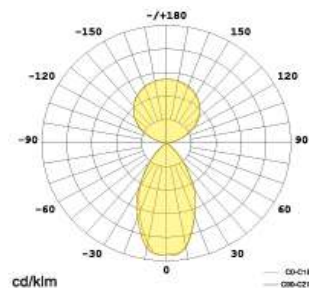

VALIS006

TECHNICAL PARAMETERS

Dimensions:	Ø905
Housing Material:	6063Aluminum
Finish:	Black
Ingress Protection (IP):	IP20
Impact Protection (IK):	4
Luminous Flux:	7400lm UP 4200lm DOWN
Efficacy (lm/w):	150
Power Consumption:	48W UP 32W DOWN
Color Temperature (CCT):	3000K
Color Rendering Index (CRI):	>80
Beam Angle:	115° UP 60° DOWN
Dimming Options:	1-10V/DALI
Unified Glare rating (UGR):	6
Lifespan:	L80B10 50000h
Input Voltage:	AC200~240V
Driver type:	Internal
Power Factor:	≥0.9
Surge Protection:	II
Operating Temperature:	-20°C + 45°C
Sensor Integration:	No
Mounting Options:	Pendant

LIGHT CURVE

PRODUCT DIAGRAM