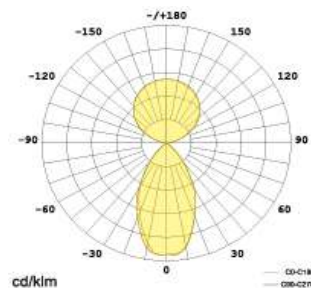

### TECHNICAL PARAMETERS

|                                     |                       |
|-------------------------------------|-----------------------|
| <b>Dimensions:</b>                  | Ø905                  |
| <b>Housing Material:</b>            | 6063Aluminum          |
| <b>Finish:</b>                      | White                 |
| <b>Ingress Protection (IP):</b>     | IP20                  |
| <b>Impact Protection (IK):</b>      | 4                     |
| <b>Luminous Flux:</b>               | 7400lm UP 4200lm DOWN |
| <b>Efficacy (lm/w):</b>             | 150                   |
| <b>Power Consumption:</b>           | 48W UP 32W DOWN       |
| <b>Color Temperature (CCT):</b>     | 3000K                 |
| <b>Color Rendering Index (CRI):</b> | >80                   |
| <b>Beam Angle:</b>                  | 115° UP 60° DOWN      |
| <b>Dimming Options:</b>             | 1-10V/DALI            |
| <b>Unified Glare rating (UGR):</b>  | 6                     |
| <b>Lifespan:</b>                    | L80B10 50000h         |
| <b>Input Voltage:</b>               | AC200~240V            |
| <b>Driver type:</b>                 | Internal              |
| <b>Power Factor:</b>                | ≥0.9                  |
| <b>Surge Protection:</b>            | II                    |
| <b>Operating Temperature:</b>       | -20°C + 45°C          |
| <b>Sensor Integration:</b>          | No                    |
| <b>Mounting Options:</b>            | Pendant               |
| <b>Certifications:</b>              | CE / RoHS             |
| <b>Energy label:</b>                | D                     |
| <b>SDCM:</b>                        | <3                    |

### LIGHT CURVE