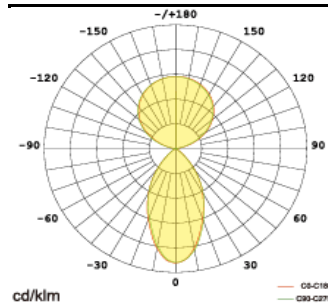

LIGHT CURVE

PRODUCT DIAGRAM