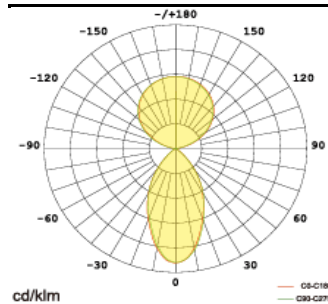

VALIS003

CE RoHS

TECHNICAL PARAMETERS

Dimensions:	Ø655
Housing Material:	6063Aluminum
Finish:	White
Ingress Protection (IP):	IP20
Impact Protection (IK):	4
Luminous Flux:	5900lm UP 3100lm DOWN
Efficacy (lm/w):	150
Power Consumption:	36W UP 24W DOWN
Color Temperature (CCT):	4000K
Color Rendering Index (CRI):	>80
Beam Angle:	115° UP 60° DOWN
Dimming Options:	1-10V/DALI
Unified Glare rating (UGR):	6
Lifespan:	L80B10 50000h
Input Voltage:	AC200~240V
Driver type:	Internal
Power Factor:	≥0.9
Surge Protection:	II
Operating Temperature:	-20°C + 45°C
Sensor Integration:	No
Mounting Options:	Pendant

LIGHT CURVE

PRODUCT DIAGRAM