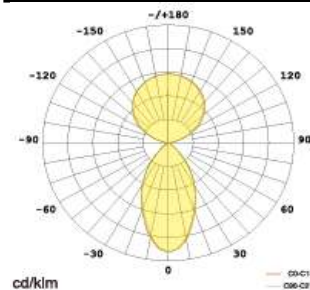

VALIS001

TECHNICAL PARAMETERS

Dimensions:	Ø655
Housing Material:	6063 Aluminum
Finish:	White
Ingress Protection (IP):	IP20
Impact Protection (IK):	4
Luminous Flux:	5900lm UP 3100lm DOWN
Efficacy (lm/w):	150
Power Consumption:	36W UP 24W DOWN
Color Temperature (CCT):	3000K
Color Rendering Index (CRI):	>80
Beam Angle:	115° UP 60° DOWN
Dimming Options:	1-10V/DALI
Unified Glare rating (UGR):	6
Lifespan:	L80B10 50000h
Input Voltage:	AC200~240V
Driver type:	Internal
Power Factor:	≥0.9
Surge Protection:	II
Operating Temperature:	-20°C + 45°C
Sensor Integration:	No
Mounting Options:	Pendant
Certifications:	CE / RoHS
Energy label:	D
SDCM:	<3

LIGHT CURVE

PRODUCT DIAGRAM